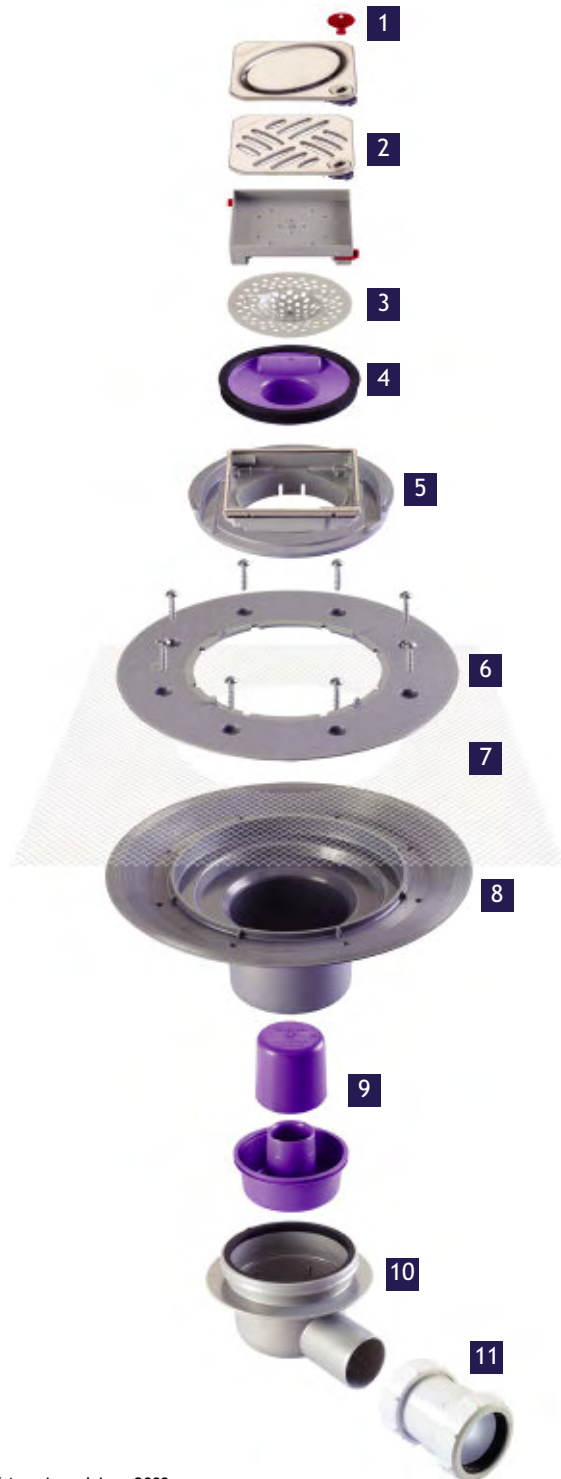

Alumasc

components list

Product:	Harmer Linearis Shower Gully	Sheet No.:	LIN_CL002
----------	------------------------------	------------	-----------

- 1 Locking key
- 2 Drain covers (oval, Geo or Invisible)
- 3 Hair filter (optional)
- 4 Multistop (optional)
- 5 Adjustable cover section
- 6 Clamping Ring and screws
- 7 Reinforcing Mesh
- 8 Gully upper section
- 9 Water Trap
- 10 Drain Body
- 11 Multi-fit Adaptor